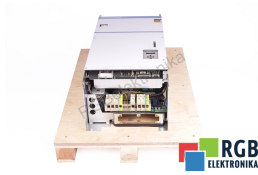

Repair RAC 2.3-250-380-A00-W1 BOSCH REXROTH

We will repair every BOSCH REXROTH device. If you cannot find the device that interests you, please contact us. We collect the devices **free of charge** via a courier or in person, thanks to which we are able to carry out the repair within several hours. We will diagnose your equipment **for free**, and if you do not decide on our service, you will not incur any costs. We offer **24 months warranty** for all completed repairs. We are available 24/7, also at weekends and on holidays. **Call us 24/7: +48 71 750 09 77** and receive immediate help.

SPECIFICATIONS

MANUFACTURER	BOSCH REXROTH
MODEL	RAC 2.3-250-380-A00-W1
CATEGORY	Servoamplifiers and inverters
SERIES	RAC MAINSPINDLE DRIVE

WRITE TO US
info24@rgbrepairs.com

24/7 SUPPORT
[+48 717 500 977](tel:+48717500977)